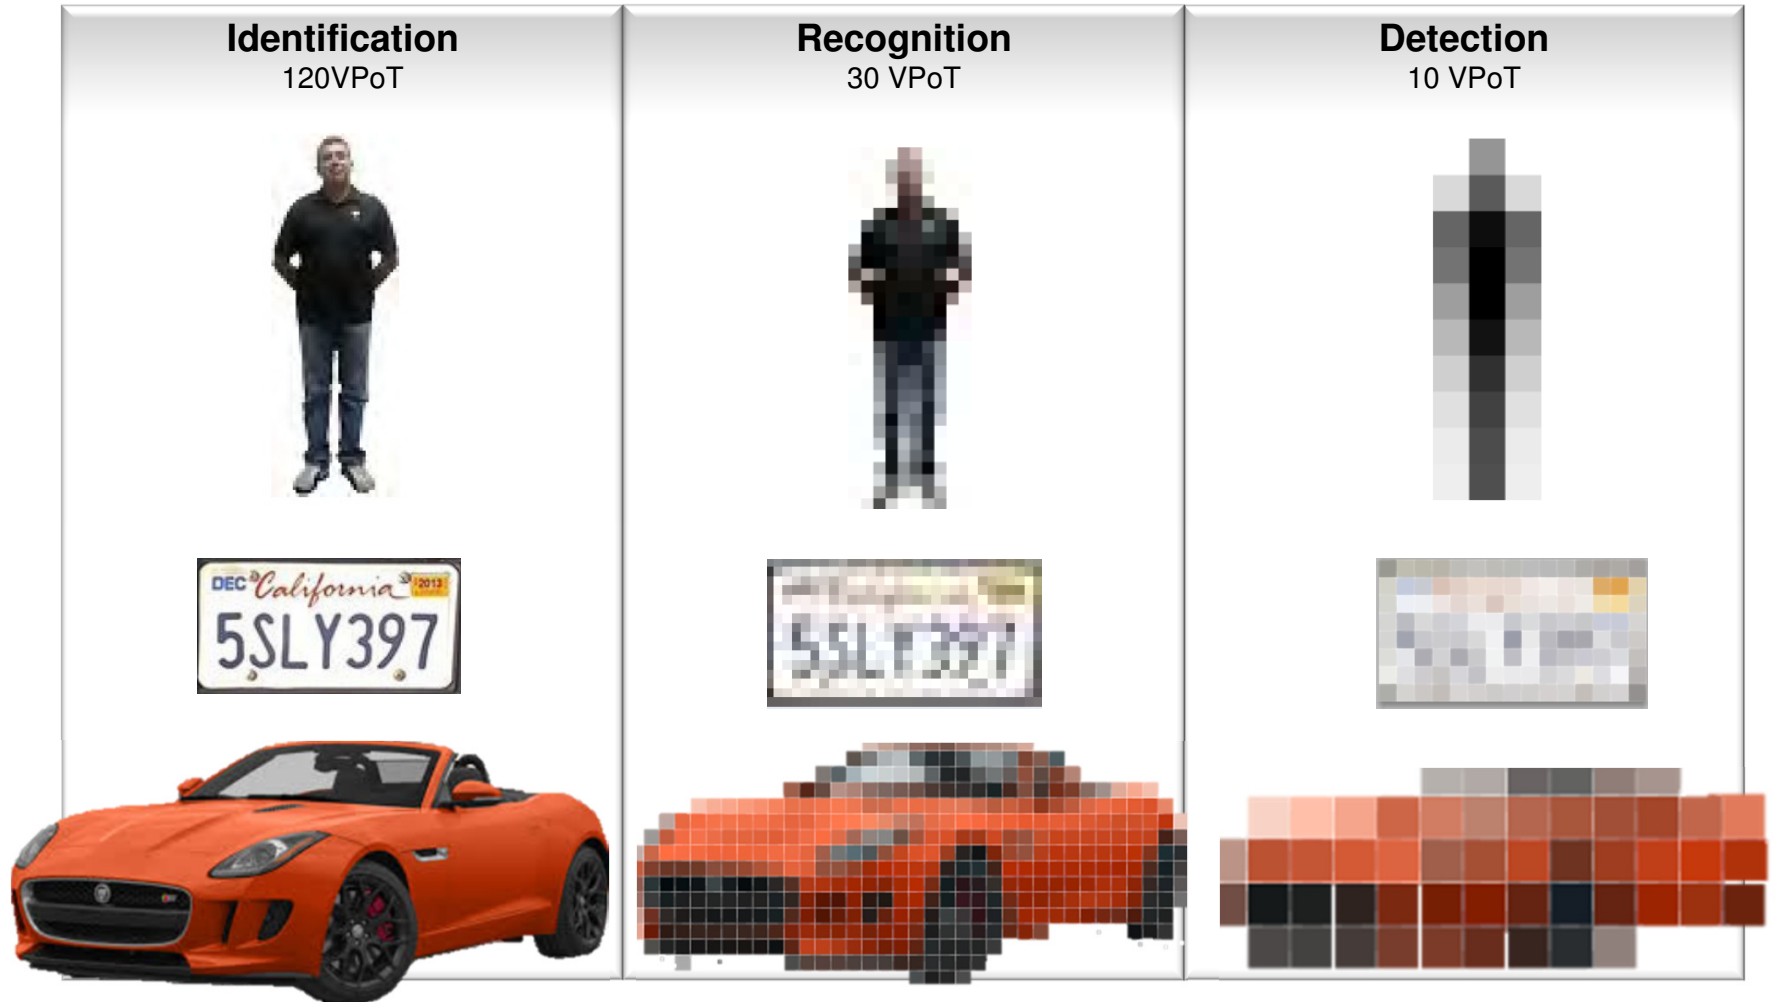

How far can you see?

The images below represent the amount of detail observed under best case atmospheric conditions using CohuHD's Helios HD 720p 30x camera at full zoom. How Far Can You See?

Note: The images above depict the amount of detail using the vertical pixels on target indicated